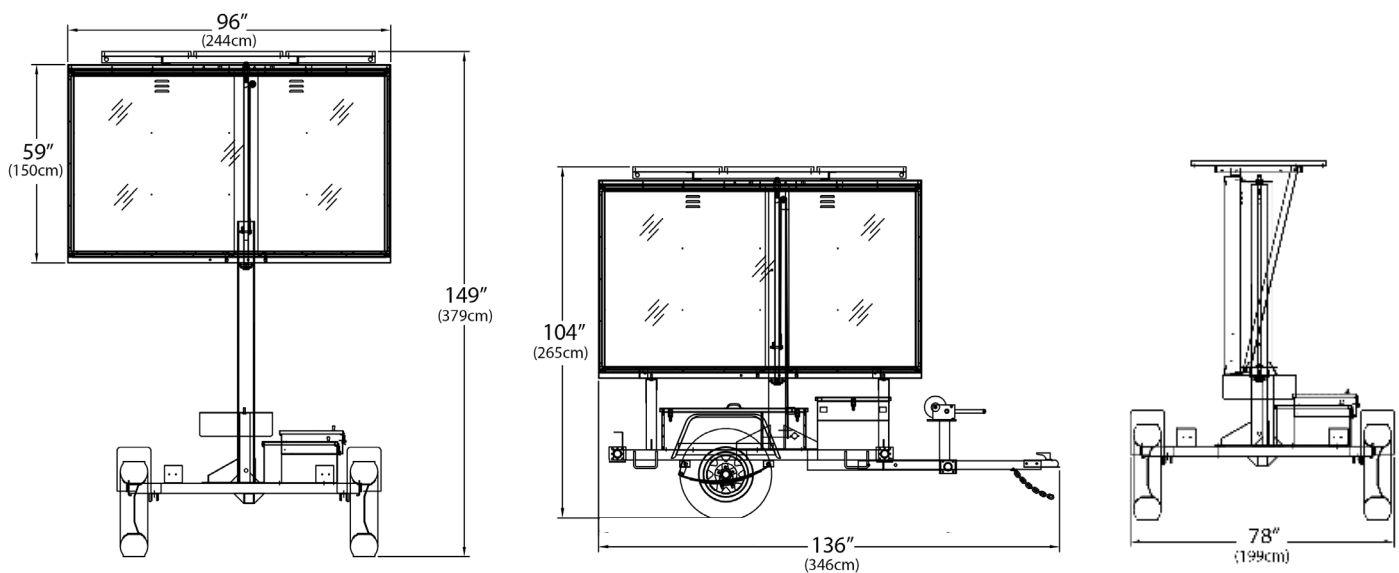

Trailer Construction

Width across fenders	78"
Drawbar	2 1/2" x 2 1/2" x .187" wall steel tube / removable
Fenders	formed steel replaceable
Frame	3" x 3" x 1/8" wall tubing
Length w/ drawbar	136"
Length w/o drawbar	106"
Height sign up	149"
Height sign down	104"
Hitch	2" ball class II 3500 lb capacity
Jacks	(4) swing, (1) swing type w/ caster
Tire size	ST205/75-D15 load C
Weight	1600 lbs
Lift mechanism	2,500 lb with double disc brake. 1/4" diameter steel rope cable rated 4,400 lb. Electro-hydraulic optional

Batteries and Solar Collectors

Batteries	6v or 12v deep cycle with varying options
Battery charger	15A to 30A fanned cooled, external plug, (45A optional)
Battery enclosure	Lockable, ventilated, acid resistant
Solar collector	Crystalline silicon, 120w

Display

Pixel matrix SR480	5 x 7 character, 5 LEDs per pixel
Character size	15", 8 per line, 3 lines
LEDs	590 nm amber, 5 per pixel
Brightness	Manual/automatic 31 levels
Photo Sensor	Shielded from extraneous light
Enclosure	Aluminum, finished powder coated black
Sign dimensions	59" high by 96" wide
Characters	Remove without need for tools
Window	1/8" clear polycarbonate anti-glare is optional

Control

Type	Proprietary embedded, fully NTCIP compliant
Dimming	Manual or automatic
LCD	4 lines, 40 characters per line, backlit
Remote Comm	Cellular capable
Messages	50 user programmable (4 pages each), 300 pre-programmed
Message scheduling	36 events

Dimensions

Specifications subject to change any time without notice. Copyright 2023 National Signal, Inc. All rights reserved. Printed in the United States.