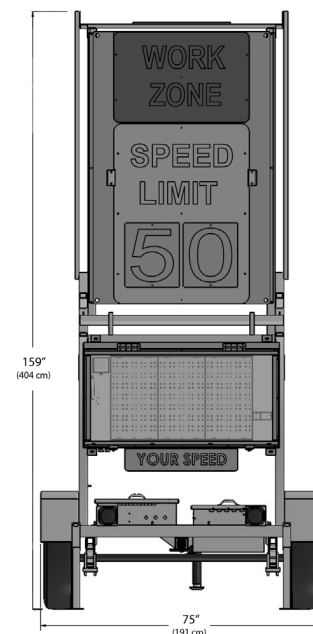

Trailer Construction

Width across fenders	75"
Drawbar	3" x 3" x 3/8" wall steel tube, removable
Fenders	formed steel for strength, bolt on
Frame	(4) post design 2.12" x 1.87" x .125 wall steel tubing MIG welded to chassis
Length w/ drawbar	132"
Length w/o drawbar	86"
Height sign up	159"
Height sign down	91"
Hitch	2" ball class II 3500 lb capacity
Jacks	(4) slide type plated, (1) swing type
Tire size	ST205/75-D15 load C
Weight	1,200 lbs
Lift Mechanism	1,000 lbs with double disc brake system. 1/4" diameter galvanized steel with a test strength of 4400 lb minimum

Numeric Display

Pixel Matrix	7 rows by 15 columns
Character size	18" 3 numeric digits 4 alpha digits with preset messages when threshold speed is exceeded (eg: Too Fast, Slow down, $100 Fine)
Angularity	30° total
Brightness	Manual/automatic 31 levels
Photo Sensor	Shielded from extraneous light
Speed limit sign(s)	36" x 48" Replaceable with digits and anti-theft fasteners
Work Zone Sign	(1) Orange, 24" x 36"

Radar Detector

Type	One true doppler radar
Speed range	5-200 mph or km/h
Distance range	1/4 to 1/2 mile
Band type	K, 12°
Operating voltage	10.8 vdc to 16.8 vdc
Operating temp	-22F to + 140F (-30C to +60C) 100% relative humidity at +99F (+37C) non-condensing

Dimensions

Specifications subject to change any time without notice. Copyright 2023 National Signal, Inc. All rights reserved. Printed in the United States.