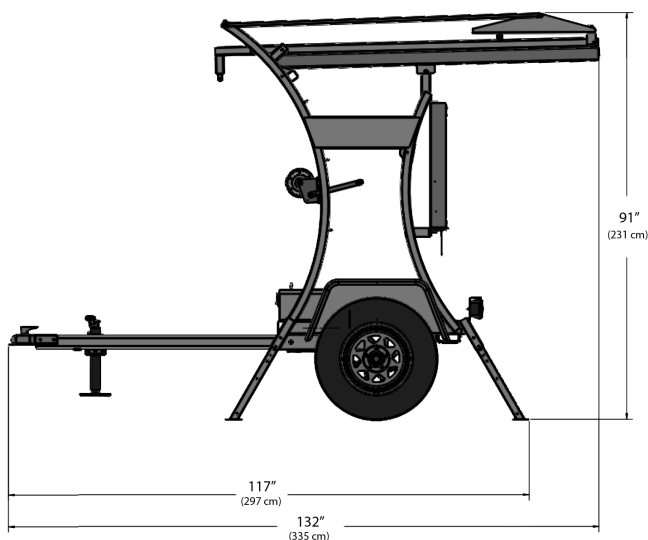

Trailer Construction

Width across fenders	75"
Drawbar	3" x 3" x 3/8" wall steel tube, removable
Fenders	formed steel for strength, bolt on
Frame	(4) post design 2.12" x 1.87" x .125 wall steel tubing MIG welded to chassis
Length w/ drawbar	132"
Length w/o drawbar	86"
Height sign up	159"
Height sign down	91"
Hitch	2" ball class II 3500 lb capacity
Jacks	(4) slide type plated, (1) swing type
Tire size	ST205/75-D15 load C
Weight	1,200 lbs
Lift Mechanism	1,000 lbs with double disc brake system. 1/4" diameter galvanized steel with a test strength of 4400 lb minimum

Numeric Display

Pixel Matrix	7 rows by 15 columns
Character size	18" 3 numeric digits 4 alpha digits with preset messages when threshold speed is exceeded (eg: Too Fast, Slow down, $100 Fine)
Angularity	30° total
Brightness	Manual/automatic 31 levels
Photo Sensor	Shielded from extraneous light
Speed limit sign(s)	36" x 48" Replaceable with digits and anti-theft fasteners
Work Zone Sign	(1) Orange, 24" x 36"

Radar Detector

Type	One true doppler radar
Speed range	5-200 mph or km/h
Distance range	1/4 to 1/2 mile
Band type	K, 12°
Operating voltage	10.8 vdc to 16.8 vdc
Operating temp	-22F to + 140F (-30C to +60C) 100% relative humidity at +99F (+37C) non-condensing

Dimensions

Specifications subject to change any time without notice. Copyright 2023 National Signal, Inc. All rights reserved. Printed in the United States.