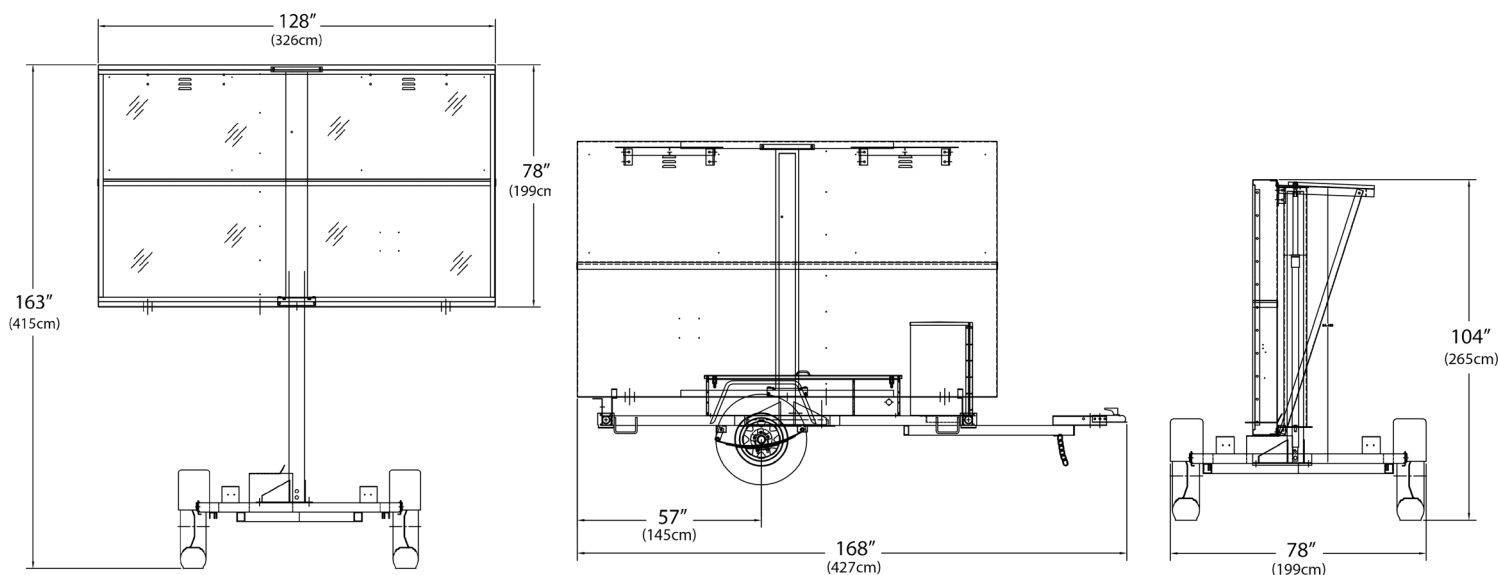

Trailer Construction

Width across fenders	78"
Drawbar	3" x 3" x 3/16" wall tube 'A' frame
Fenders	formed steel
Frame	3" x 3" x 3/16" wall tubing
Length w/ drawbar	168"
Height sign up	163"
Height sign down	104"
Hitch	2" ball class II 3500 lb capacity
Jacks	(4) swing, (1) swing type w/ caster
Tire size	ST205/75-D15 load C
Weight	2100 lbs
Lift mechanism	Electro-hydraulic

Batteries and Solar Collectors

Batteries	6v or 12v deep cycle with varying options
Battery charger	15A to 30A fanned cooled, external plug, (45A optional)
Battery enclosure	Lockable, ventilated, acid resistant
Solar collector	Crystalline silicon, 160w

Display

Pixel matrix SR380	5 x 7 character, 4 LEDs per pixel
Dimensions	78"H x 128"W
Character size	18", 8 per line, 3 lines
LEDs	590 nm amber, 4 per pixel
Brightness	Manual/automatic 31 levels
Photo Sensor	Shielded from extraneous light
Enclosure	Aluminum, finished powder coated black
Window	3/16" clear polycarbonate anti-glare is optional

Control

Type	Proprietary upgradable, NTCIP compliant
Dimming	Manual or automatic / 31 levels
LCD	4 lines, 40 characters per line, backlit
Remote Comm	Cellular capable
Messages	50 user programmable (4 pages each), 300 pre-programmed
Message scheduling	36 events

Dimensions

Specifications subject to change any time without notice. Copyright 2023 National Signal, Inc. All rights reserved. Printed in the United States.