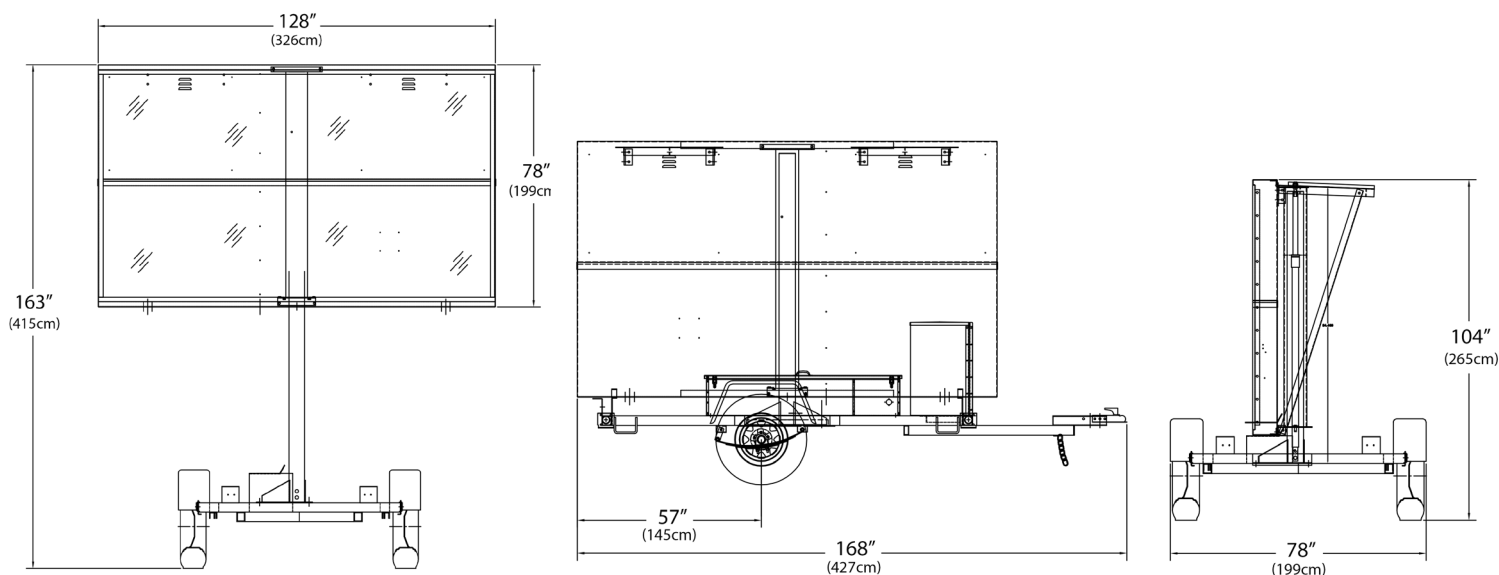

Trailer Construction

Width across fenders	78"
Drawbar	3" x 3" x 3/16" wall tube 'A' frame
Fenders	formed steel
Frame	3" x 3" x 3/16" wall tubing
Length w/ drawbar	168"
Height sign up	163"
Height sign down	104"
Hitch	2" ball class II 3500 lb capacity
Jacks	(4) swing, (1) swing type w/ caster
Tire size	ST205/75-D15 load C
Weight	2100 lbs
Lift mechanism	Electro-hydraulic

Batteries and Solar Collectors

Batteries	6v or 12v deep cycle with varying options
Battery charger	15A to 30A fanned cooled, external plug, (45A optional)
Battery enclosure	Lockable, ventilated, acid resistant
Solar collector	Crystalline silicon, 160w

Display

Pixel matrix SR390	28 rows by 48 columns
Dimensions	78"H x 128"W
Character size	6 fonts from 11" to 46", 3 lines x 12 characters, graphics capable
LEDs	590 nm amber, 5 per pixel
Brightness	Manual/automatic 31 levels
Photo Sensor	Shielded from extraneous light
Enclosure	Aluminum, finished powder coated black
Window	3/16" clear polycarbonate anti-glare is optional

Control

Type	Proprietary upgradable, NTCIP compliant
Dimming	Manual or automatic / 31 levels
LCD	4 lines, 40 characters per line, backlit
Remote Comm	Cellular capable
Messages	50 user programmable (4 pages each), 300 pre-programmed including MUTCD symbols and arrows
Message scheduling	36 events

Dimensions

Specifications subject to change any time without notice. Copyright 2023 National Signal, Inc. All rights reserved. Printed in the United States.